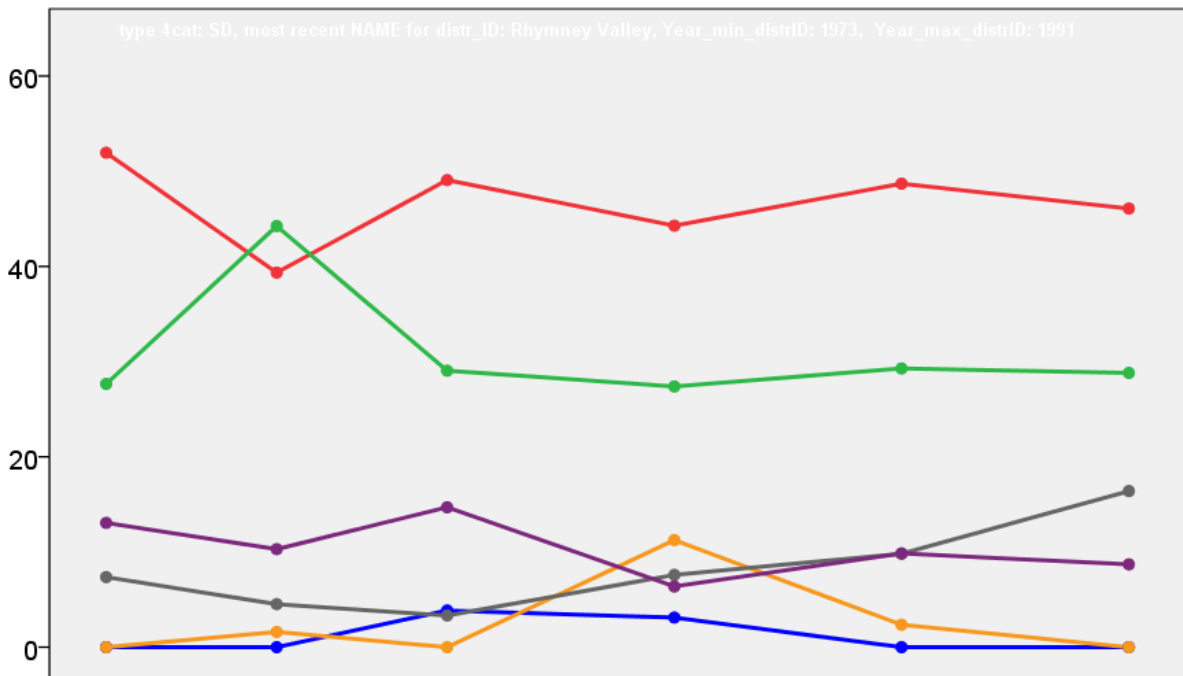

Rhymney Valley Welsh District Council Elections Results 1973-1991

Colin Rallings and Michael Thrasher
The Elections Centre
Plymouth University