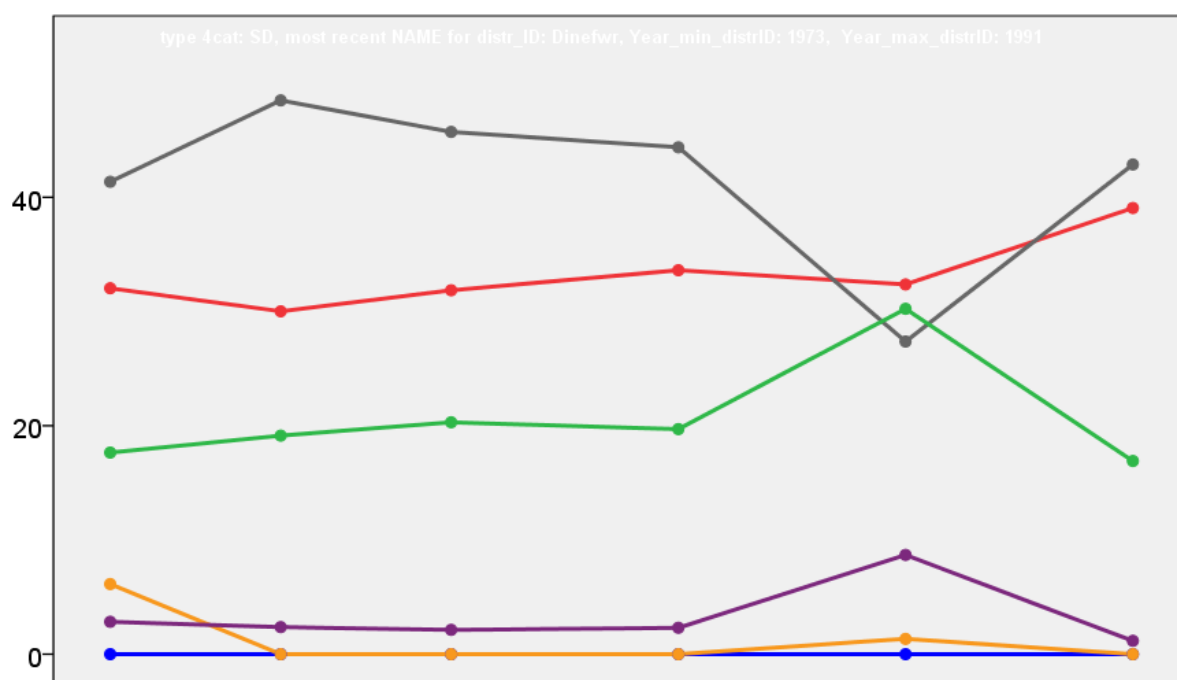

Dinefwr Welsh District Council Elections Results 1973-1991

Colin Rallings and Michael Thrasher
The Elections Centre
Plymouth University