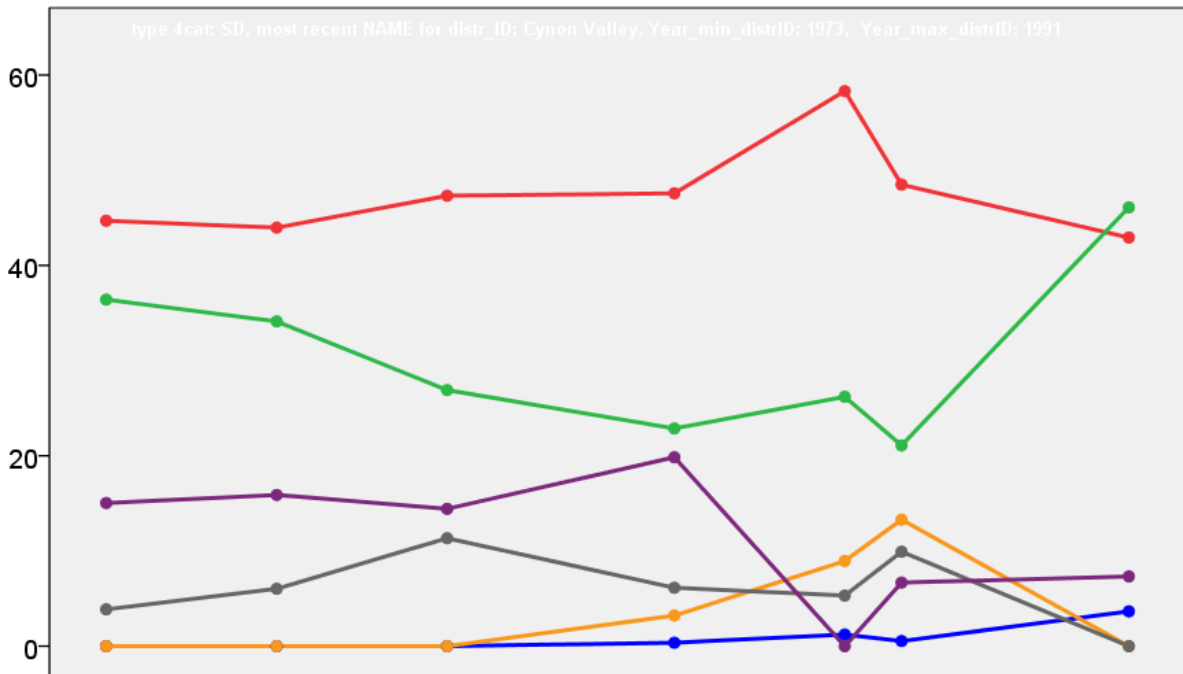

Cynon Valley Welsh District Council Elections Results 1973-1991

Colin Rallings and Michael Thrasher
The Elections Centre
Plymouth University