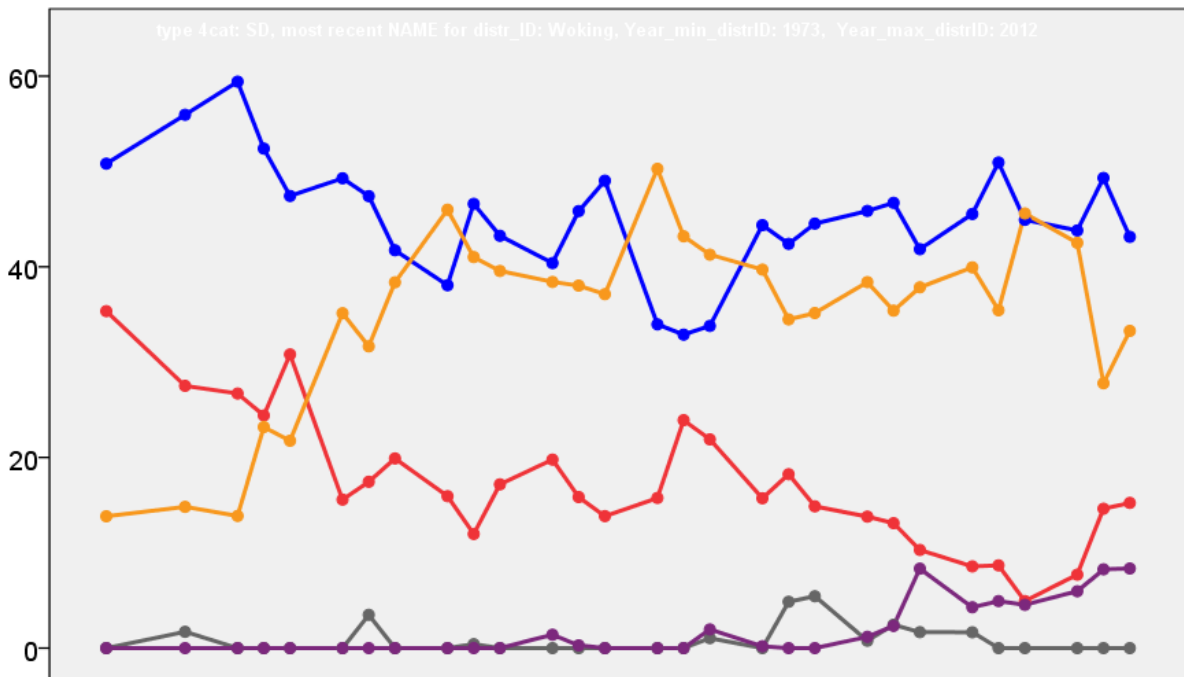

Woking Borough Council Election Results 1973-2012

Colin Rallings and Michael Thrasher
The Elections Centre
Plymouth University