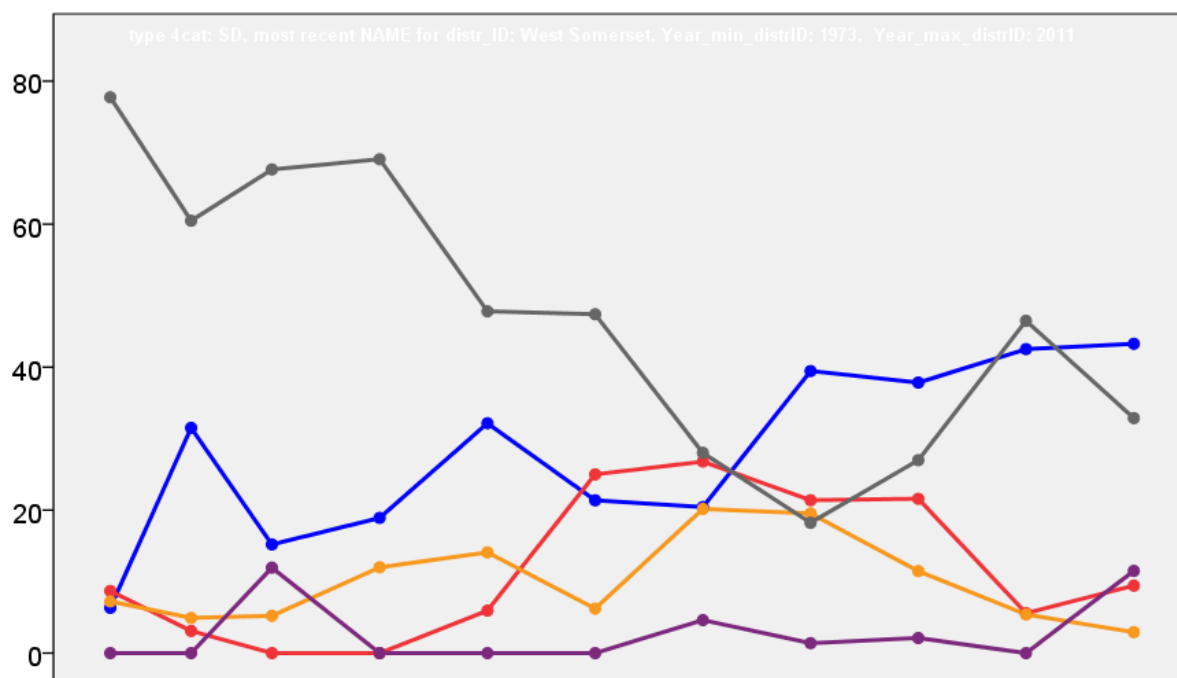

West Somerset District Council Election Results 1973-2011

Colin Rallings and Michael Thrasher
The Elections Centre
Plymouth University