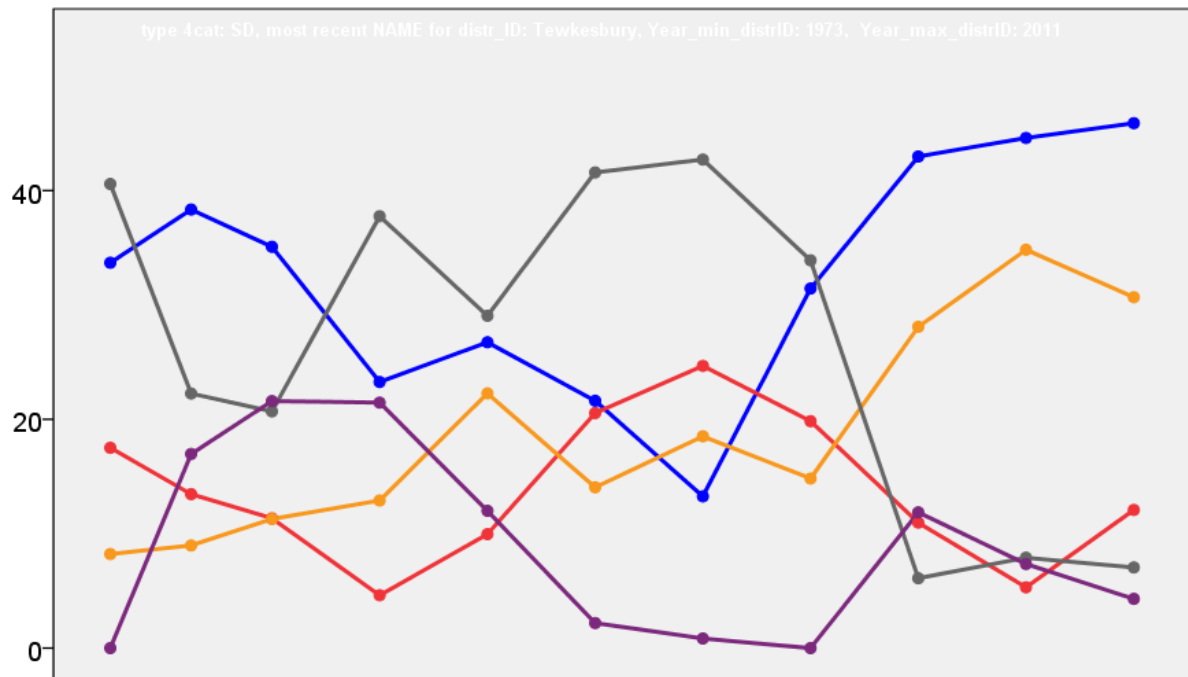

Tewkesbury Borough Council Election Results 1973-2011

Colin Rallings and Michael Thrasher
The Elections Centre
Plymouth University