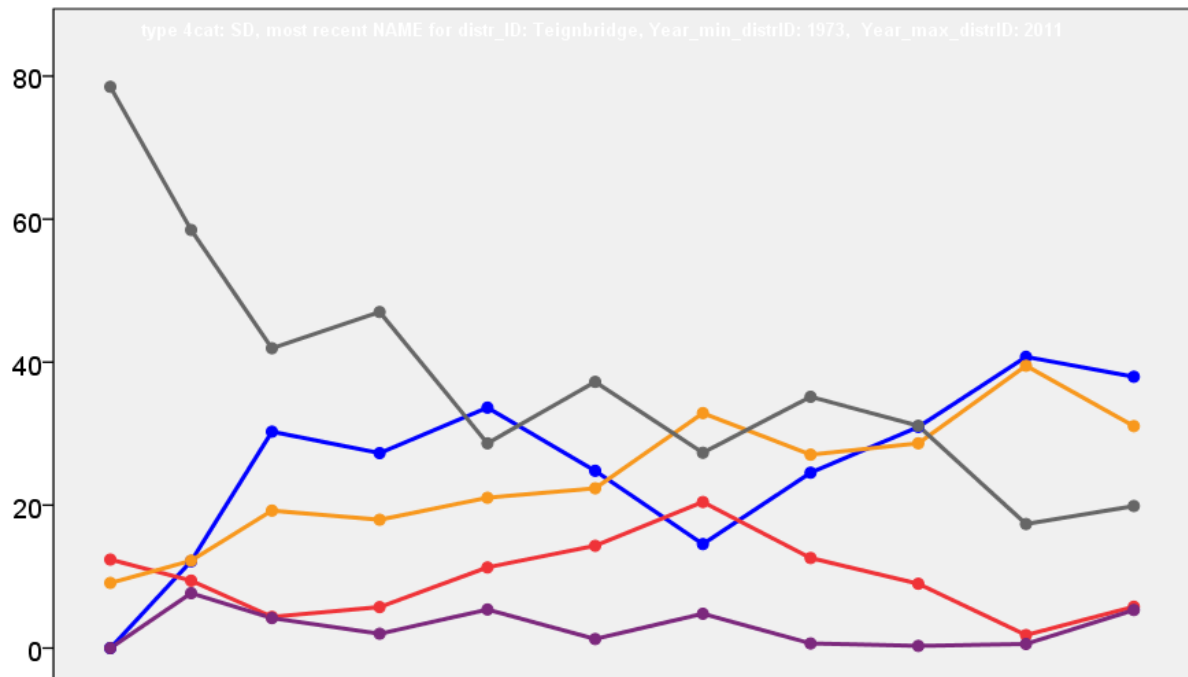

Teignbridge District Council Election Results 1973-2011

Colin Rallings and Michael Thrasher
The Elections Centre
Plymouth University