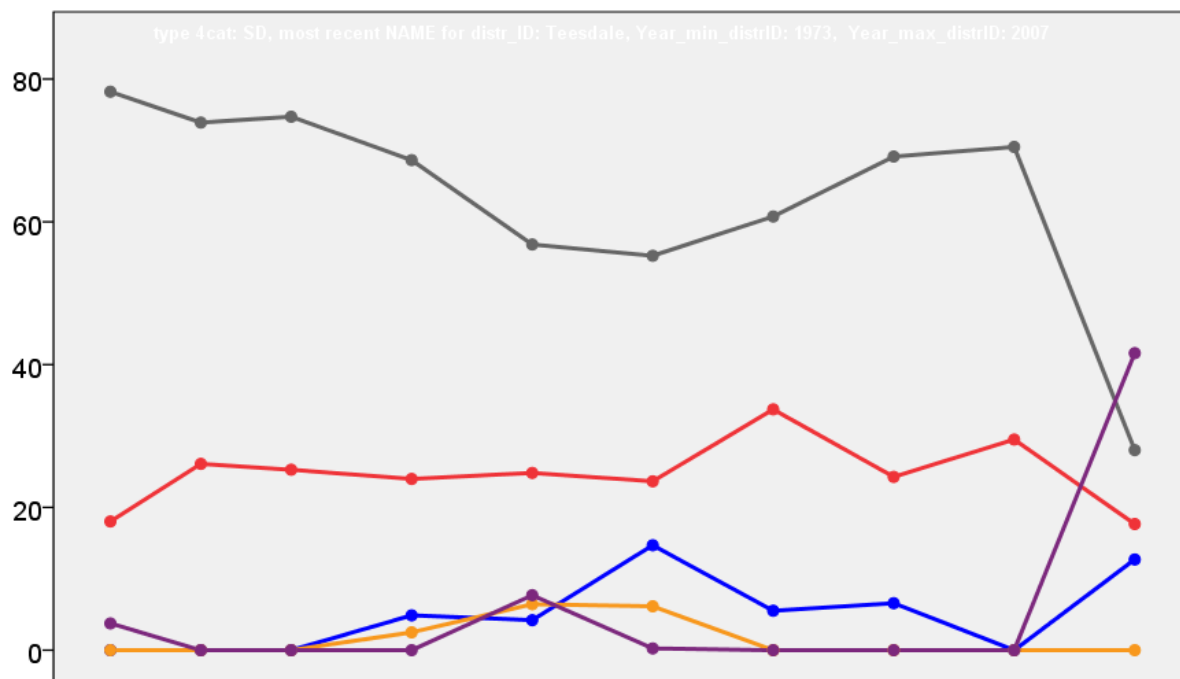

Teesdale District Council Election Results 1973-2007

Colin Rallings and Michael Thrasher
The Elections Centre
Plymouth University