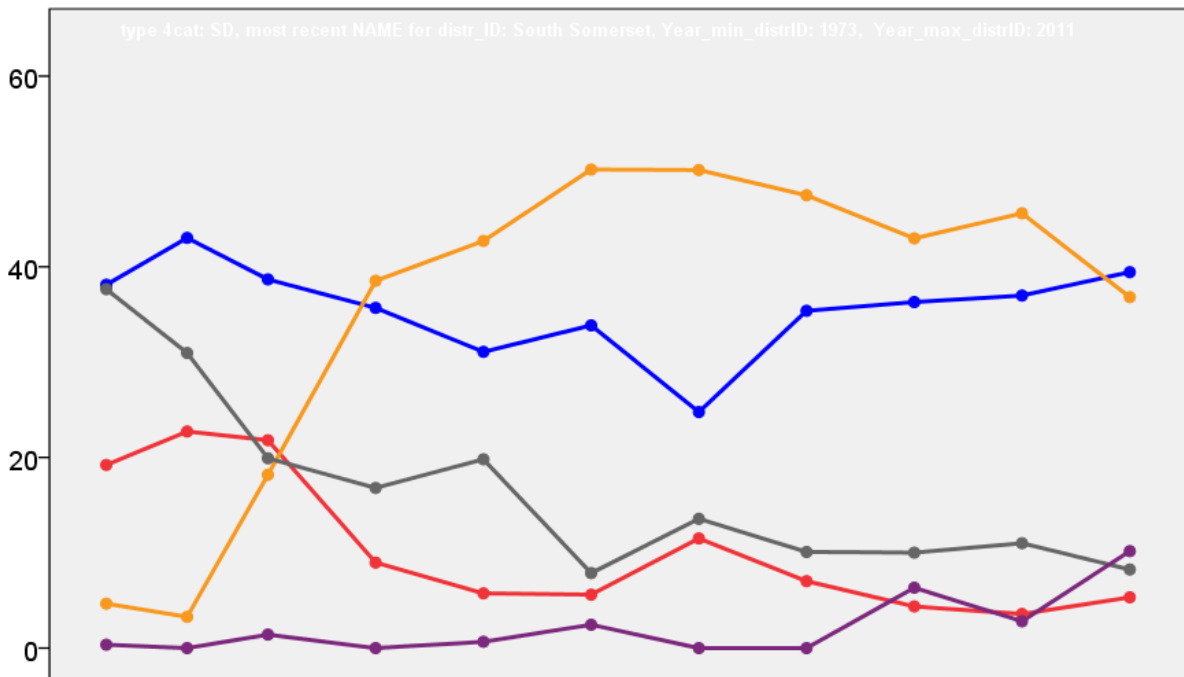

South Somerset District Council Election Results 1973-2011

Colin Rallings and Michael Thrasher
The Elections Centre
Plymouth University