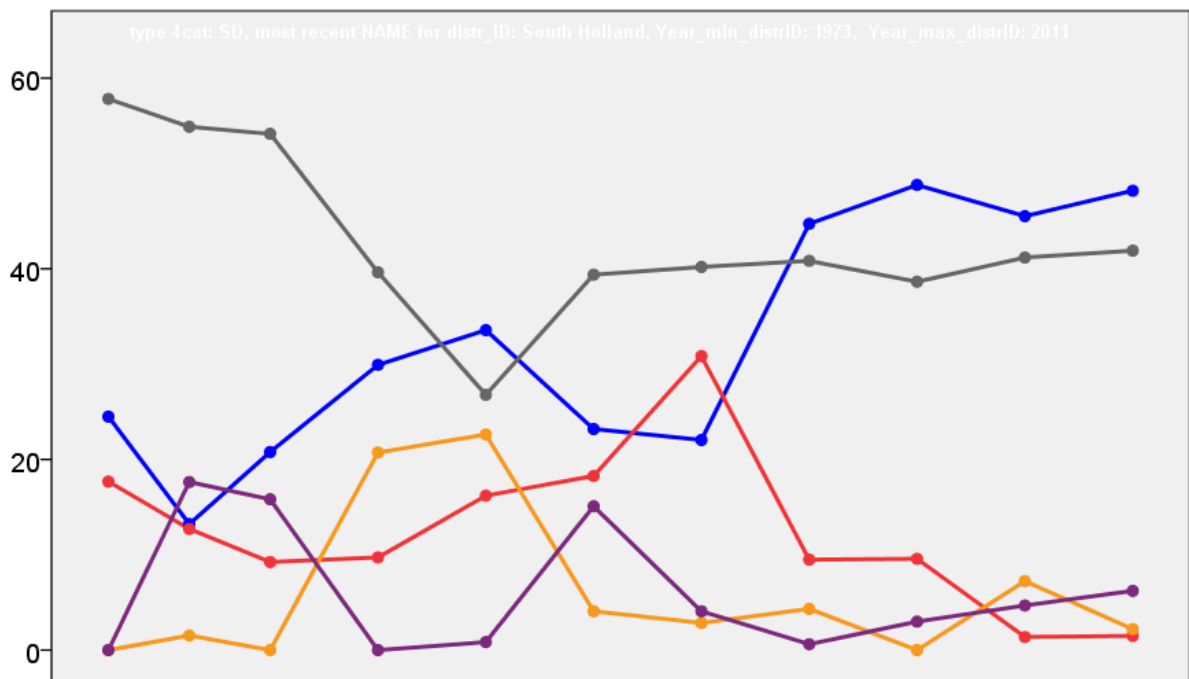

South Holland District Council Election Results 1973-2011

Colin Rallings and Michael Thrasher
The Elections Centre
Plymouth University