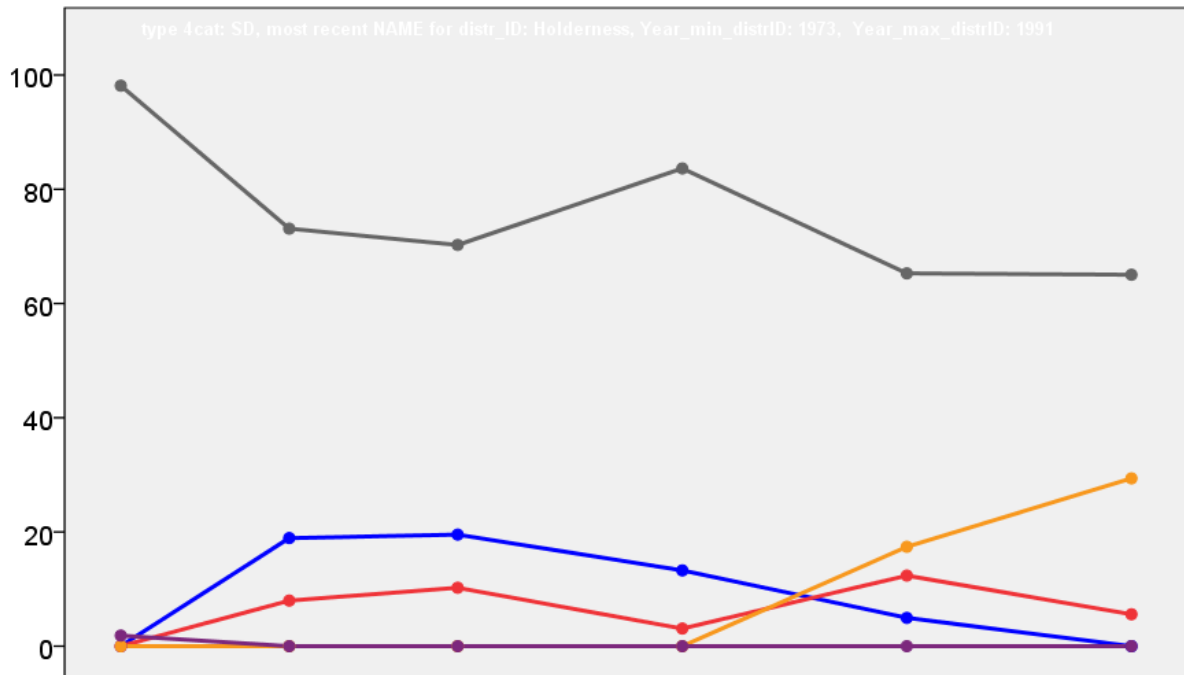

Holderness Borough Council Election Results 1973-1991

Colin Rallings and Michael Thrasher
The Elections Centre
Plymouth University