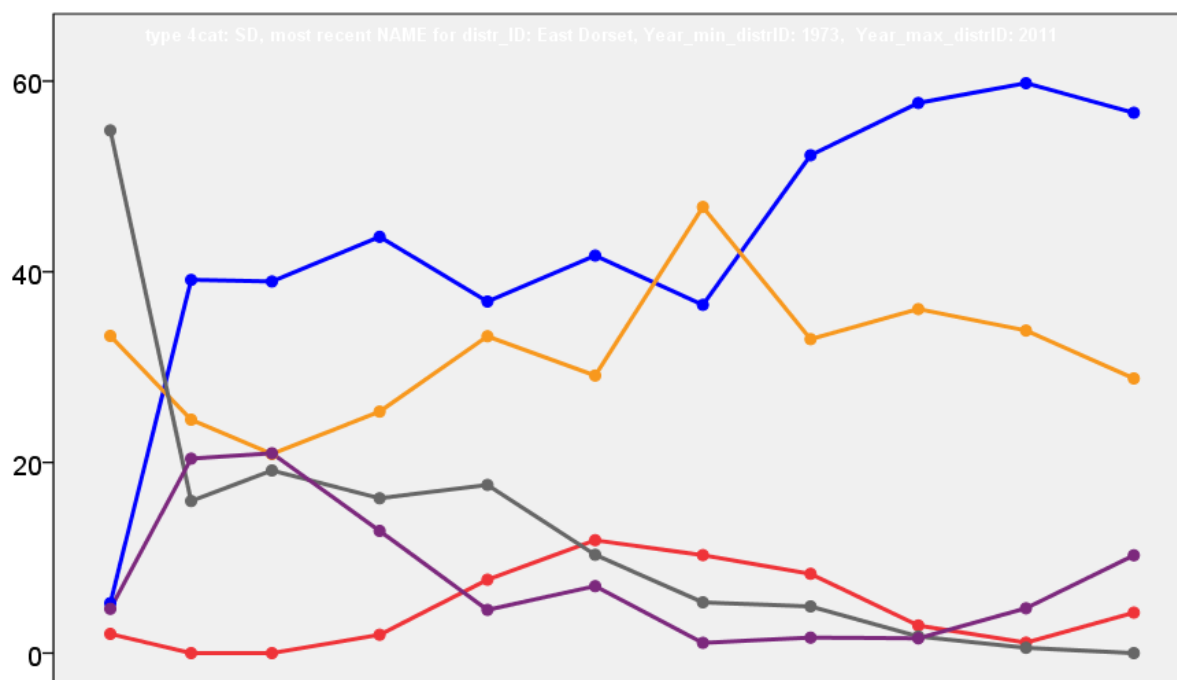

East Dorset District Council Election Results 1973-2011

Colin Rallings and Michael Thrasher
The Elections Centre
Plymouth University