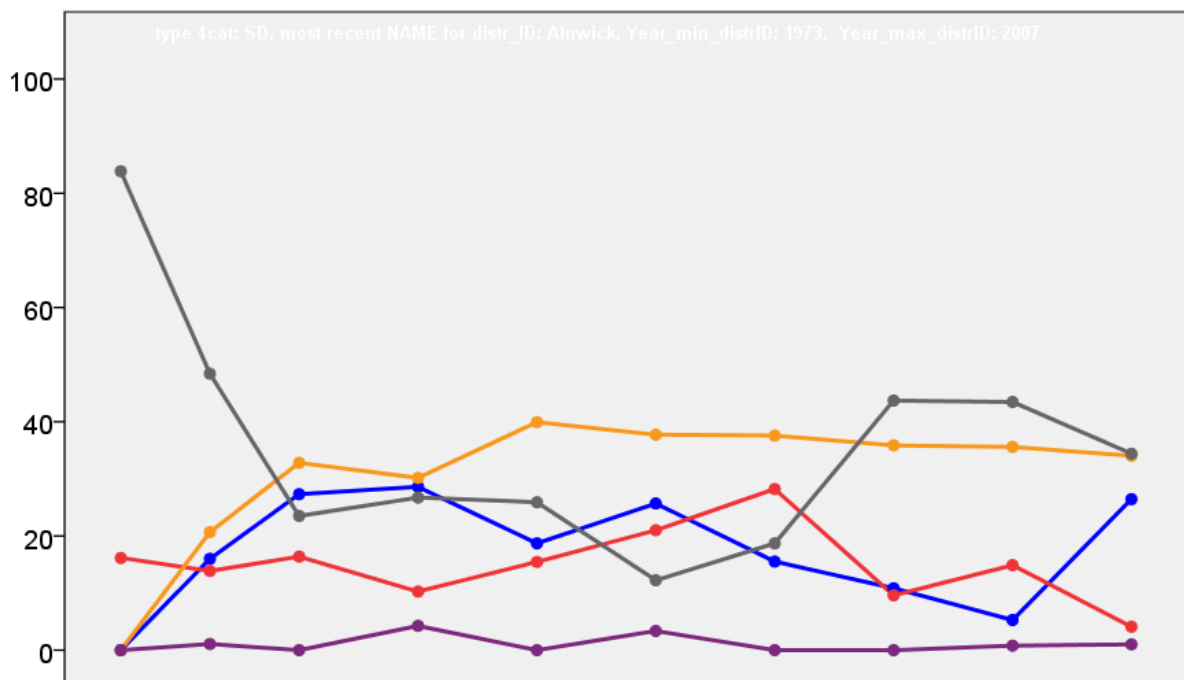

Alnwick District Council Election Results 1973-2003

Colin Rallings and Michael Thrasher
The Elections Centre
Plymouth University