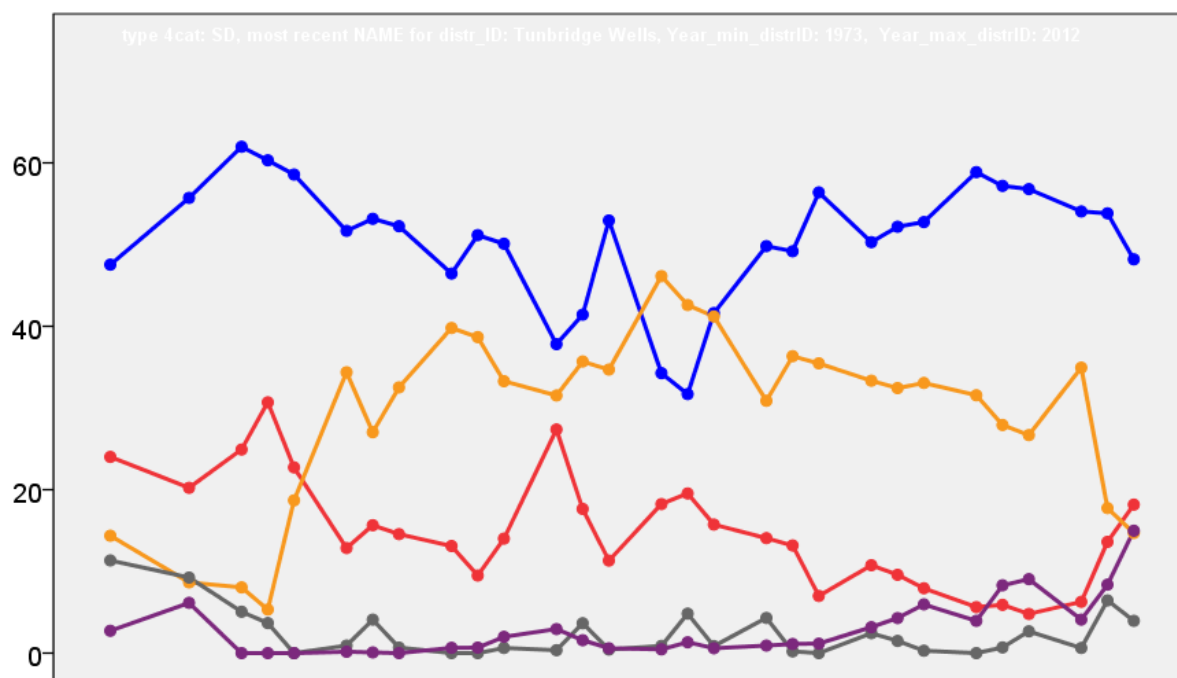

Tunbridge Wells Borough Council Election Results 1973-2012

Colin Rallings and Michael Thrasher
The Elections Centre
Plymouth University