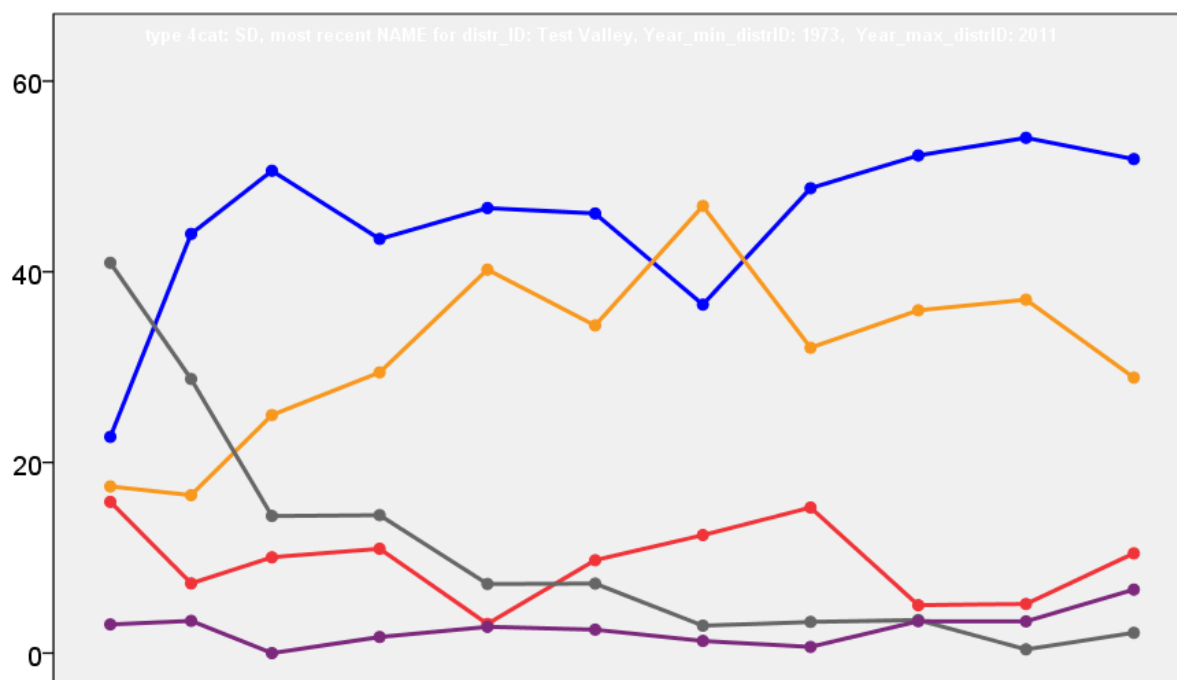

Test Valley Borough Council Election Results 1973-2011

Colin Rallings and Michael Thrasher
The Elections Centre
Plymouth University