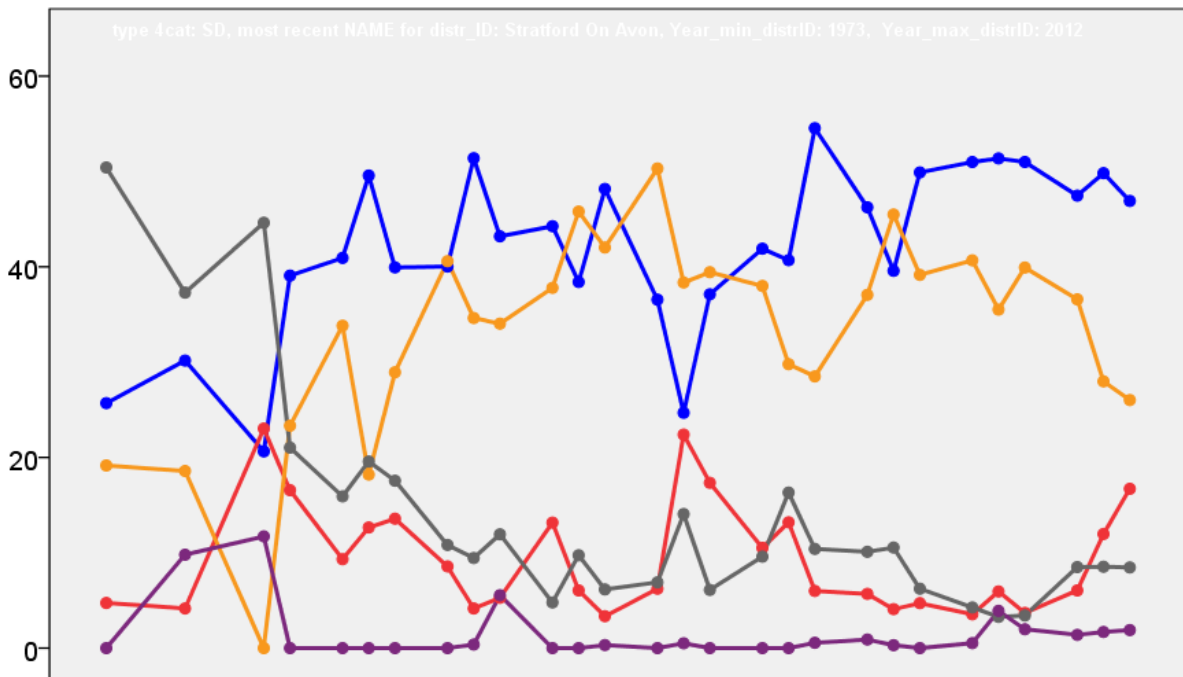

Stratford-On-Avon District Council Election Results 1973-2012

Colin Rallings and Michael Thrasher
The Elections Centre
Plymouth University