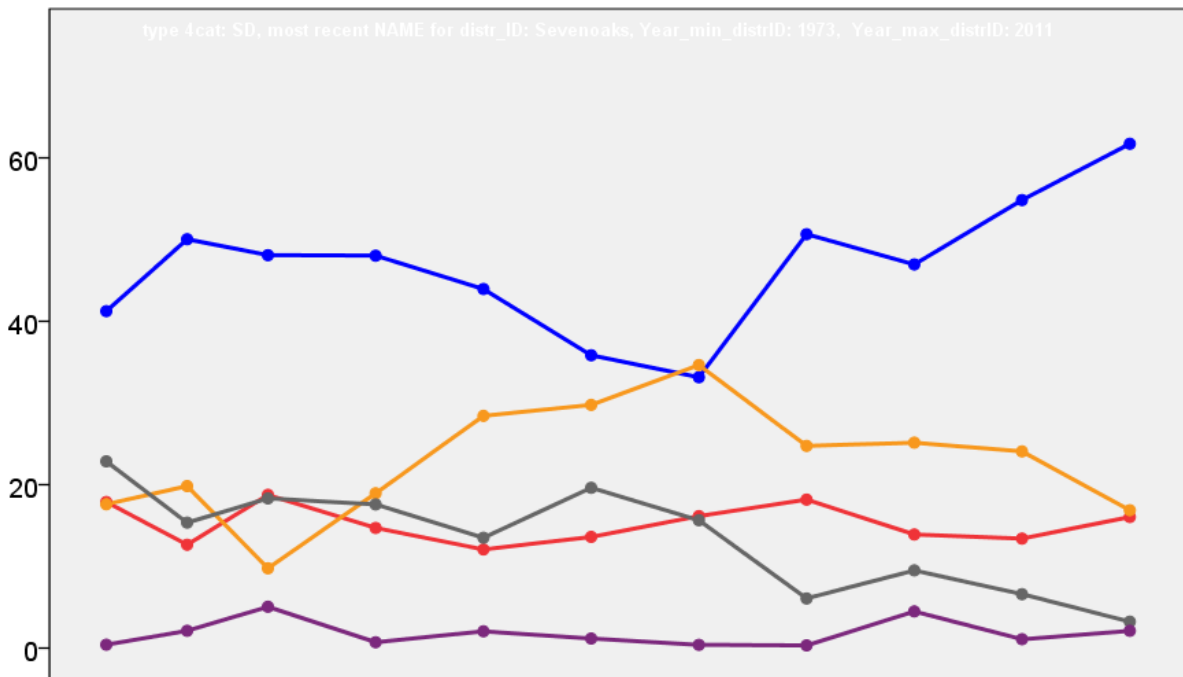

Sevenoaks District Council Election Results 1973-2011

Colin Rallings and Michael Thrasher
The Elections Centre
Plymouth University