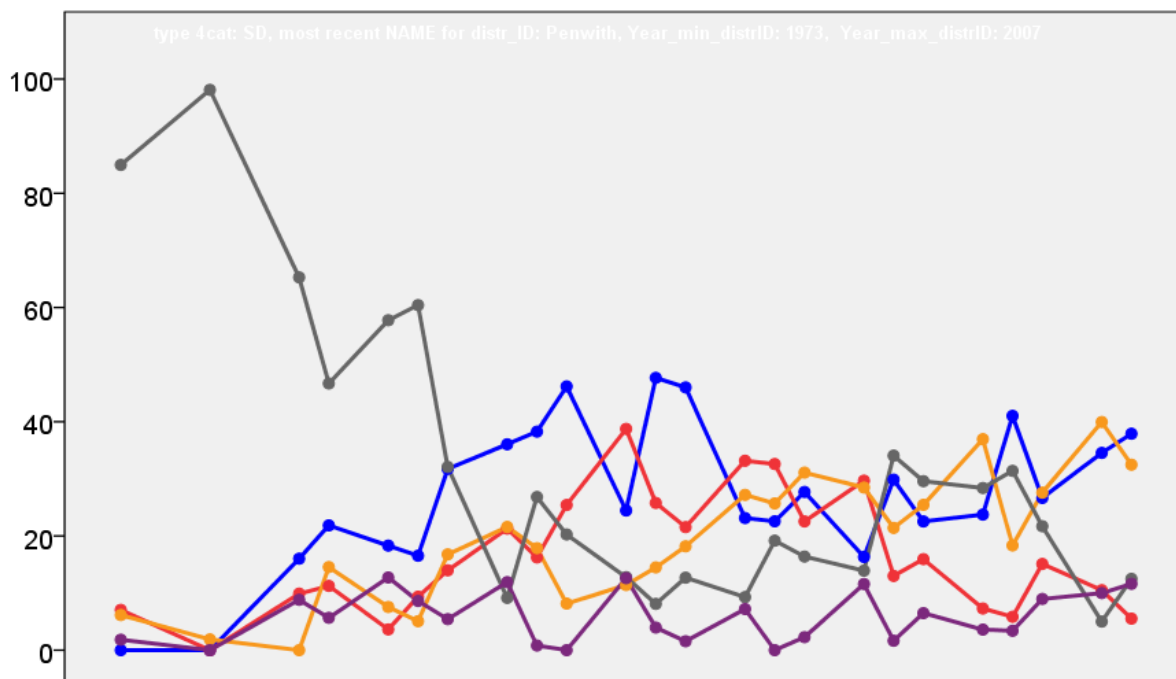

Penwith District Council Election Results 1973-2007

Colin Rallings and Michael Thrasher
The Elections Centre
Plymouth University