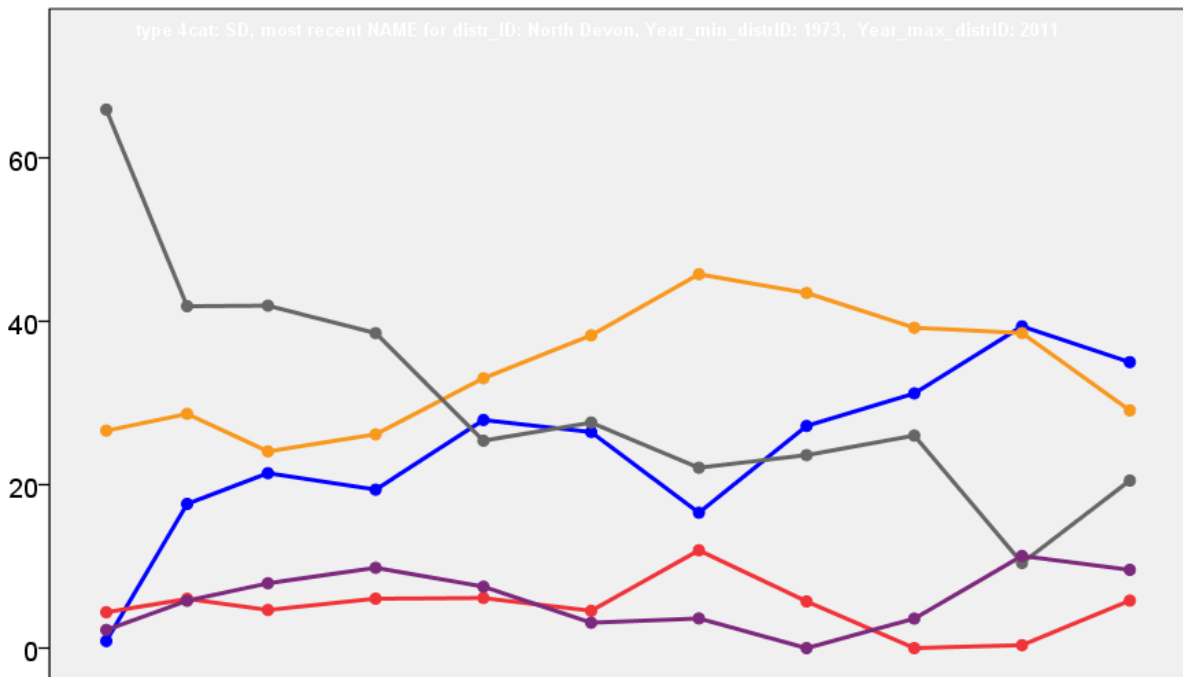

North Devon District Council Election Results 1973-2011

Colin Rallings and Michael Thrasher
The Elections Centre
Plymouth University