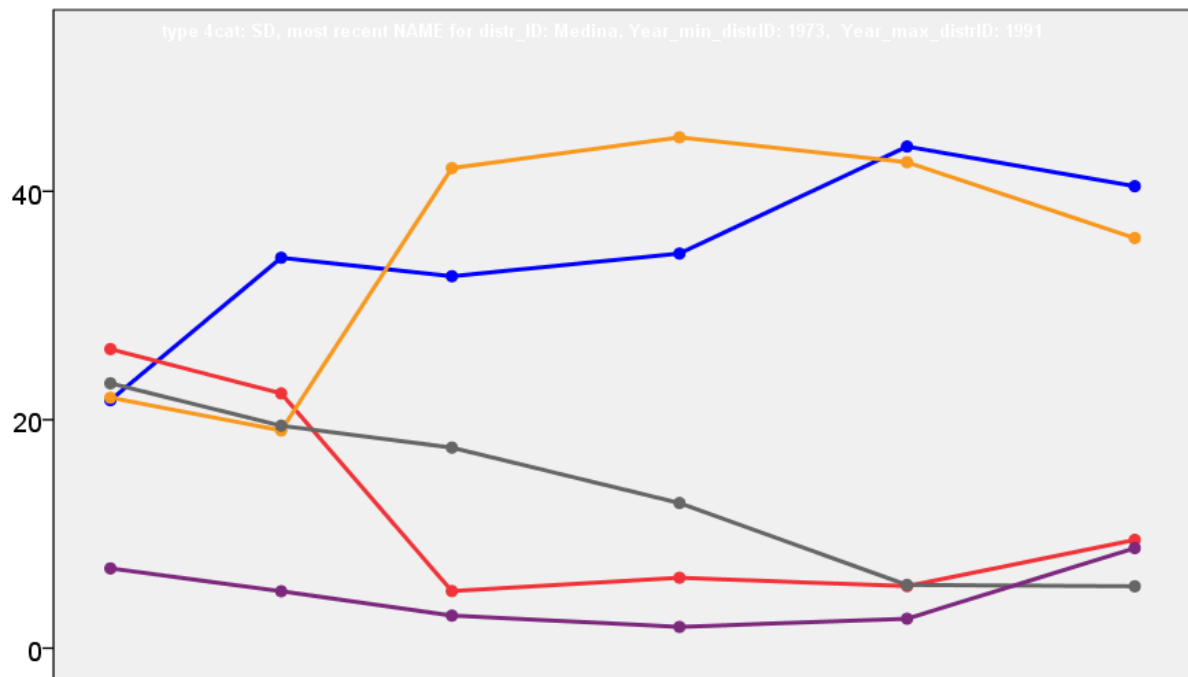

Medina Borough Council Election Results 1973-1991

Colin Rallings and Michael Thrasher
The Elections Centre
Plymouth University