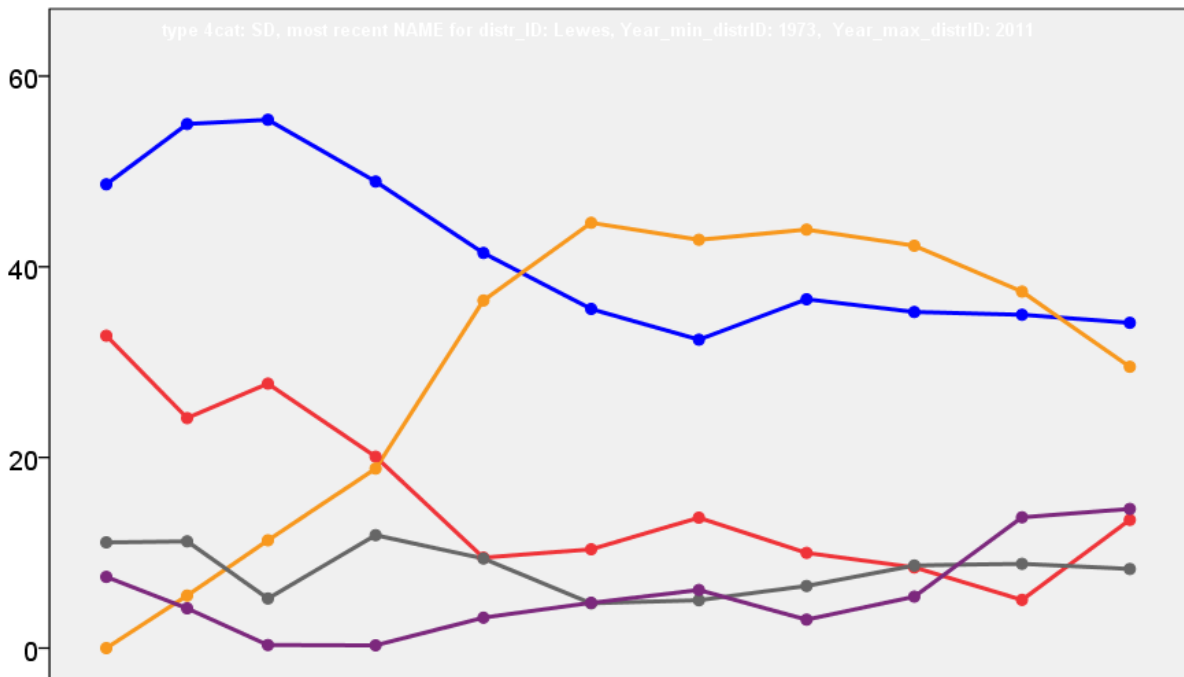

Lewes District Council Election Results 1973-2012

Colin Rallings and Michael Thrasher
The Elections Centre
Plymouth University