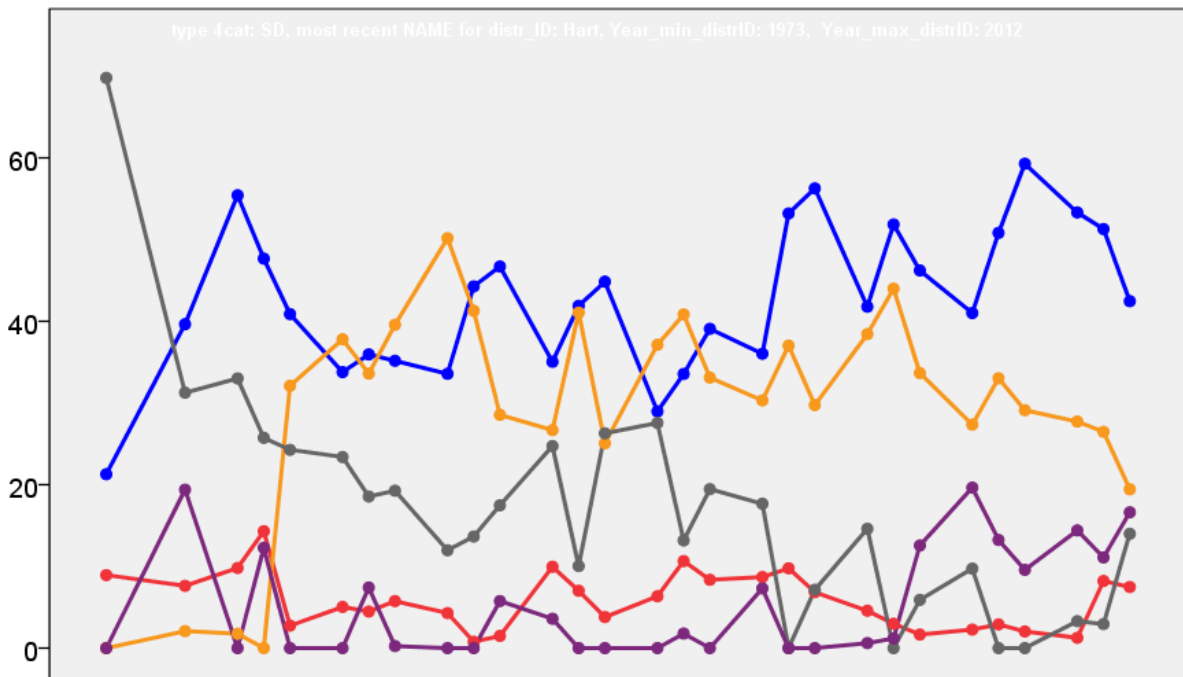

Hart District Council Election Results 1973-2012

Colin Rallings and Michael Thrasher
The Elections Centre
Plymouth University