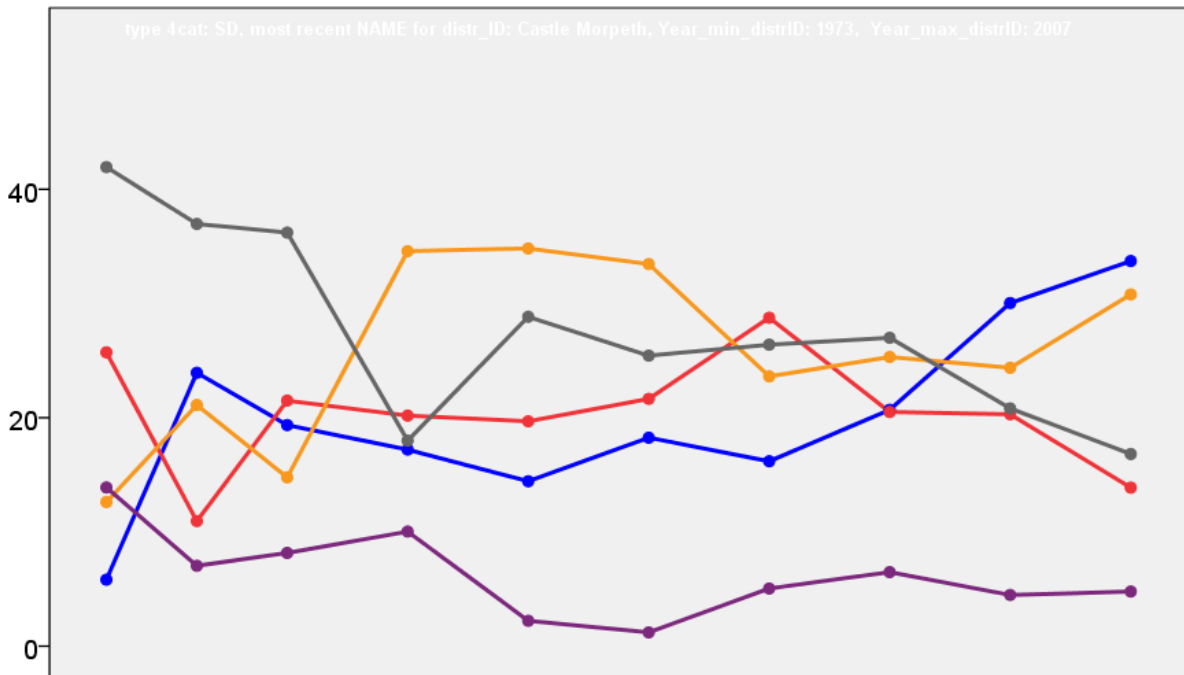

Castle Morpeth Borough Council Election Results 1973-2007

Colin Rallings and Michael Thrasher
The Elections Centre
Plymouth University